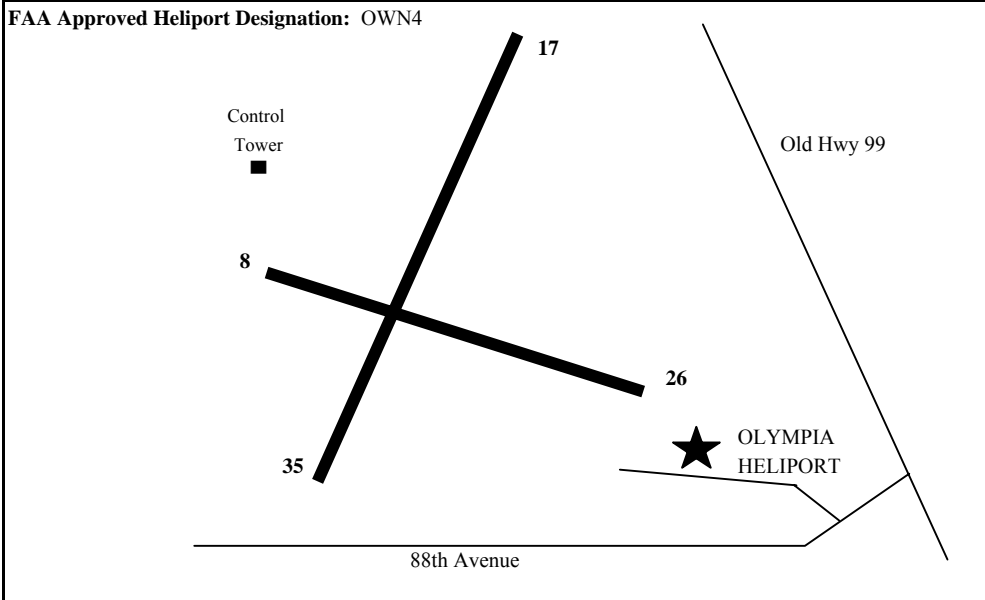

**OLYMPIA HELIPORT &  
NORTHWEST HELICOPTERS**

**Arrival and Departure Procedures**

These procedures are for helicopters arriving at our facility in Olympia.  
These procedures assist the control tower for aircraft movements.

<b>Control Tower</b> 124.4 0800 - 2000 HRS	<b>ATIS</b> 135.725	<b>Unicom 123.075</b> (voice operation pending)	<b>Lat:</b> 46.57.51.8
<b>Lights:</b> YES Perimeter & safety during all dark hours. FADO lights 123.075 active 5 clicks		<b>Elevation:</b> 200 feet	<b>Long:</b> 122.53.26.9